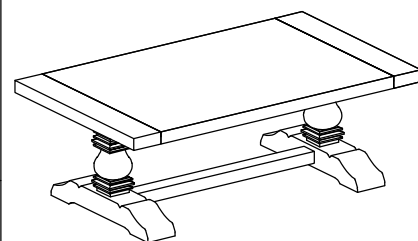

Warning :

- Be sure to check all packing material carefully for small parts, which may have come loose inside the carton during shipment.
- To prevent possible scratches and damage, this furniture **MUST BE ASSEMBLED BY TWO PEOPLE** on a soft surface such as a blanket or carpet.

23602
Cocktail Table

Components and Hardware List

Table Top	Assembly Leg	Top Stretcher	Bottom Stretcher	Allen Head Bolt M8-32 x 50mm	Allen Head Bolt M8-32 x 30mm
1 pc.	2 pcs.	1 pc.	1 pc.	6 pcs.	3 pcs.
9 pcs.	9 pcs.	1 pc.			