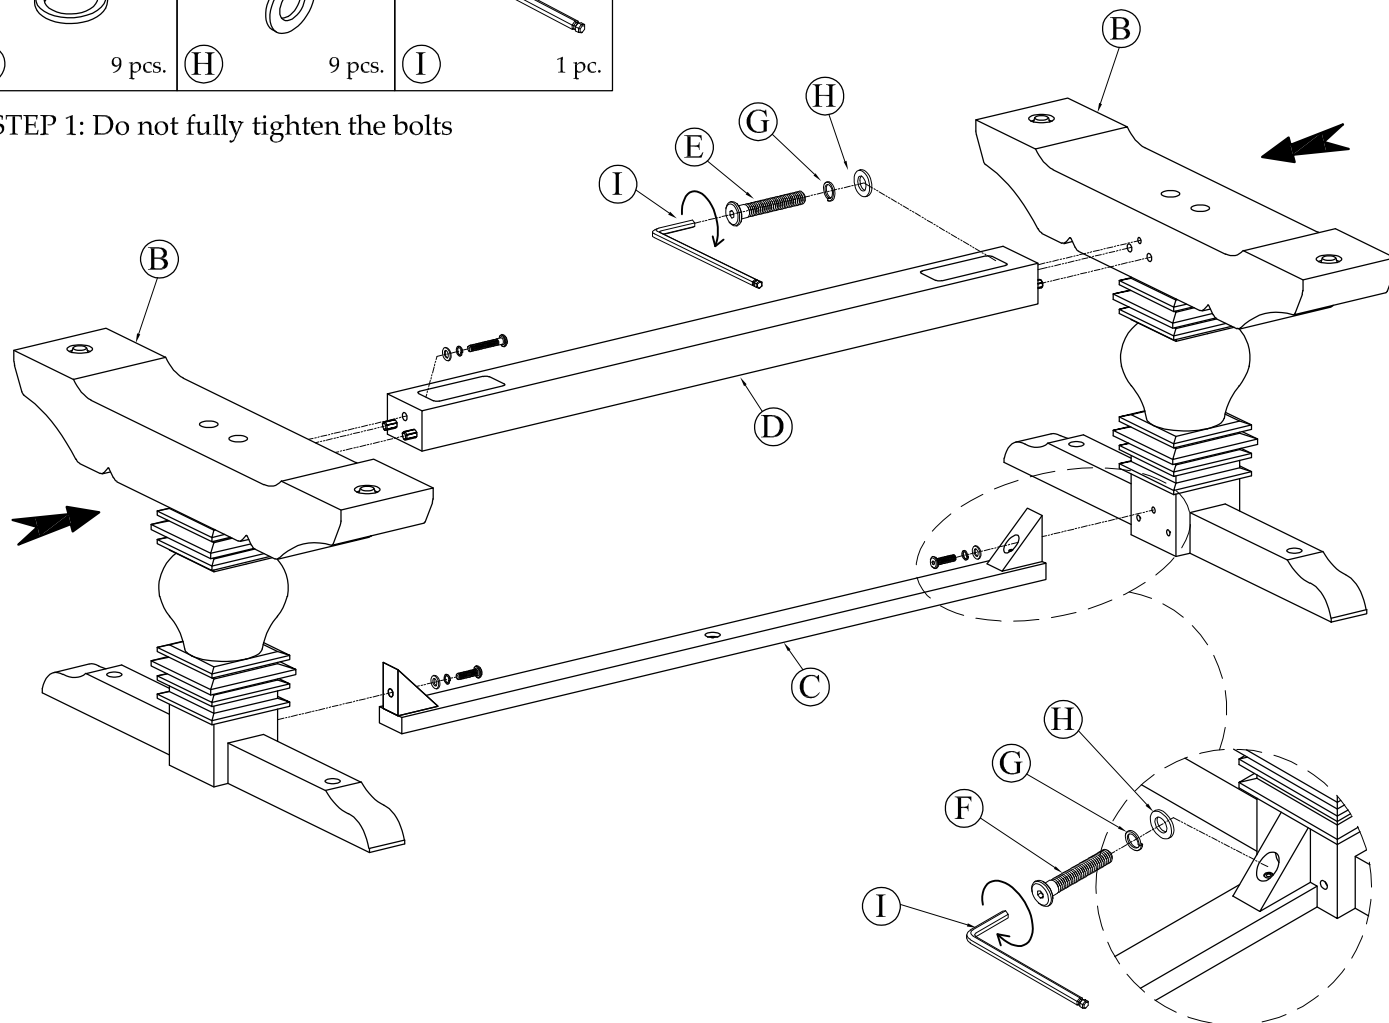

Components and Hardware List

Table Top	Assembly Leg	Top Stretcher	Bottom Stretcher	Allen Head Bolt M8-32 x 50mm	Allen Head Bolt M8-32 x 30mm
1 pc.	2 pcs.	1 pc.	1 pc.	6 pcs.	3 pcs.
9 pcs.	9 pcs.	1 pc.			

STEP 1: Do not fully tighten the bolts