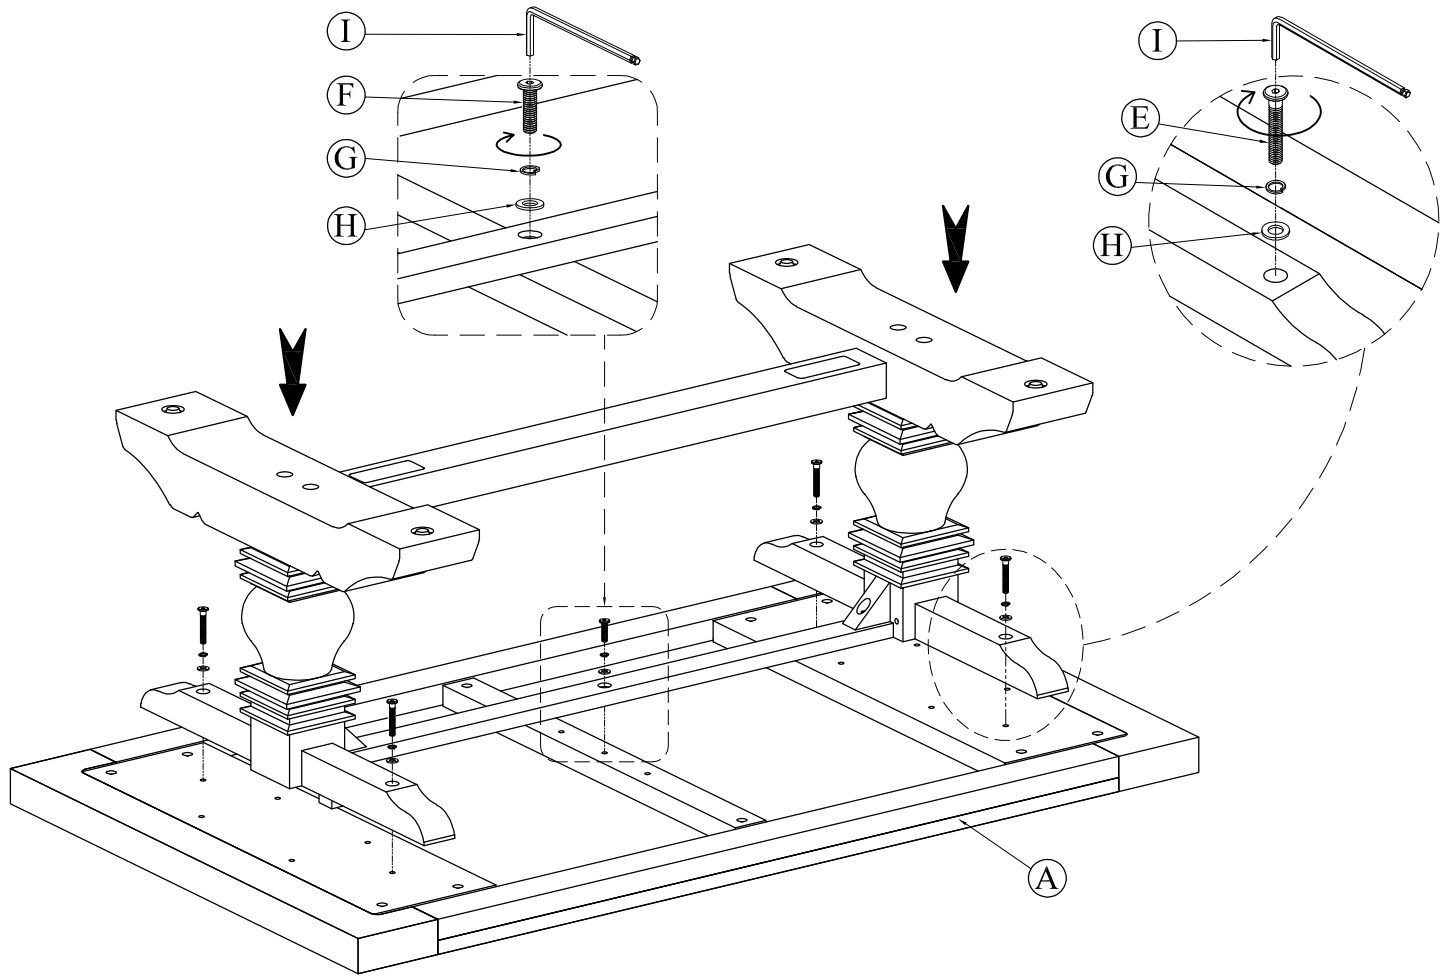

STEP 2: Using the Allen key to tighten all bolts